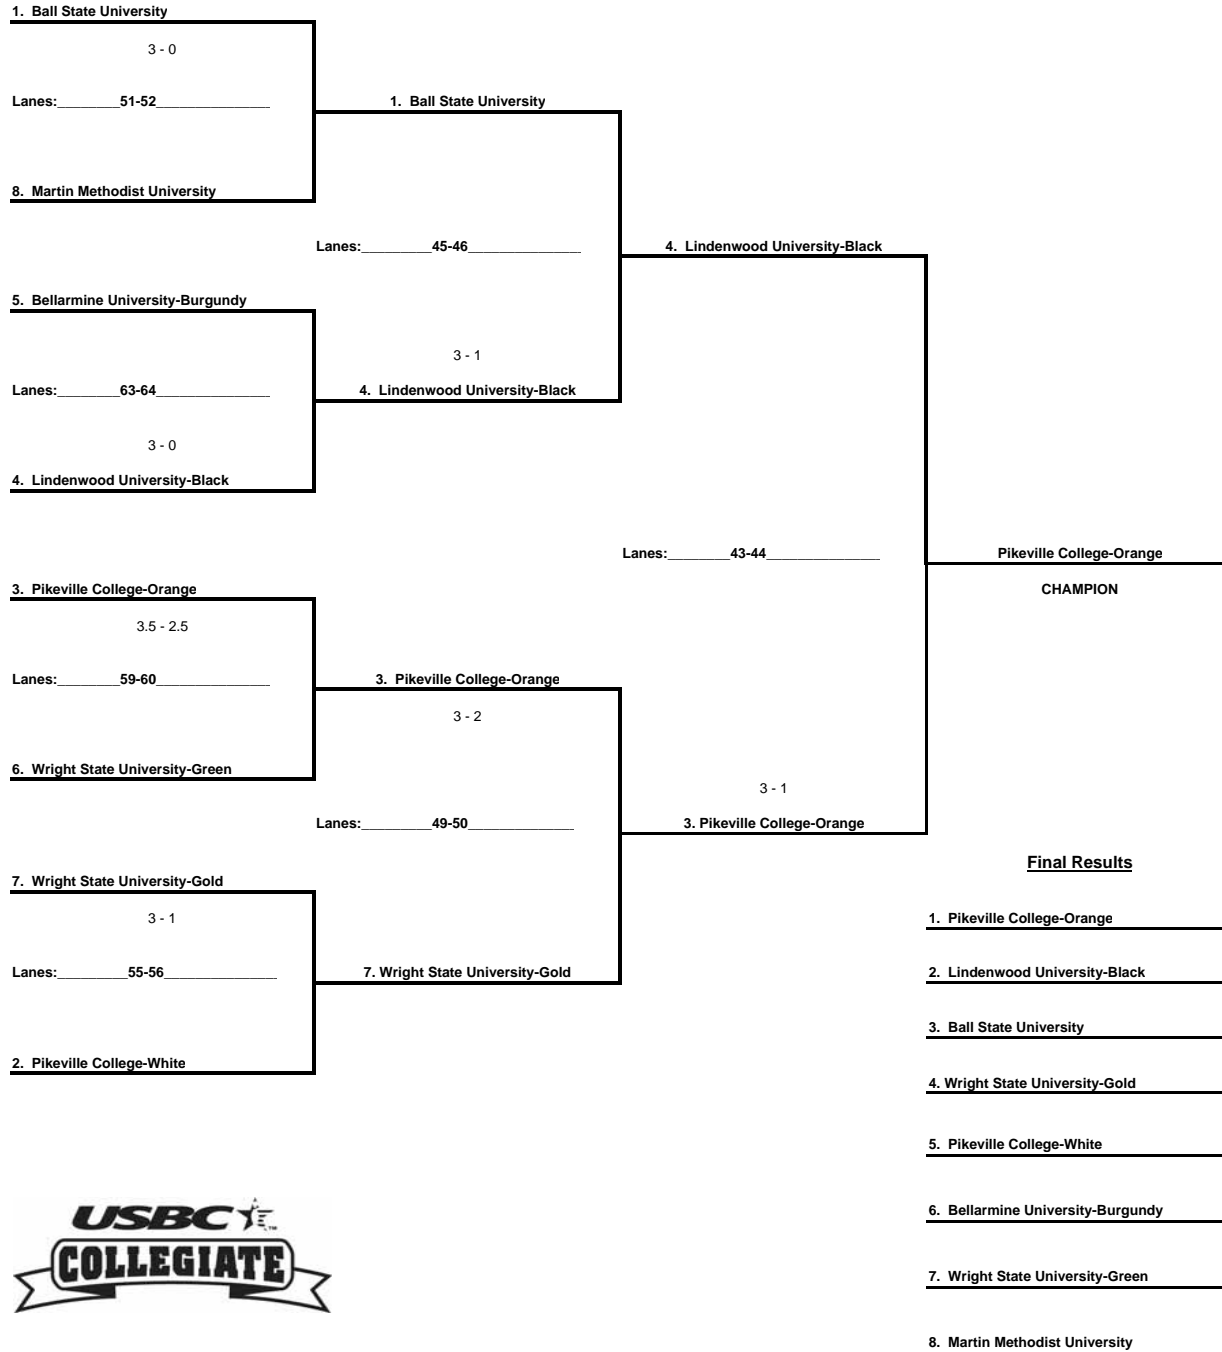

Orange & Black Classic Collegiate Tournament

October 18-19, 2008

Beaver-Vu Bowl

Beavercreek, Ohio

Women's Division

The Orange & Black Collegiate Tournament

Hosted by Pikeville College

October 18-19, 2008